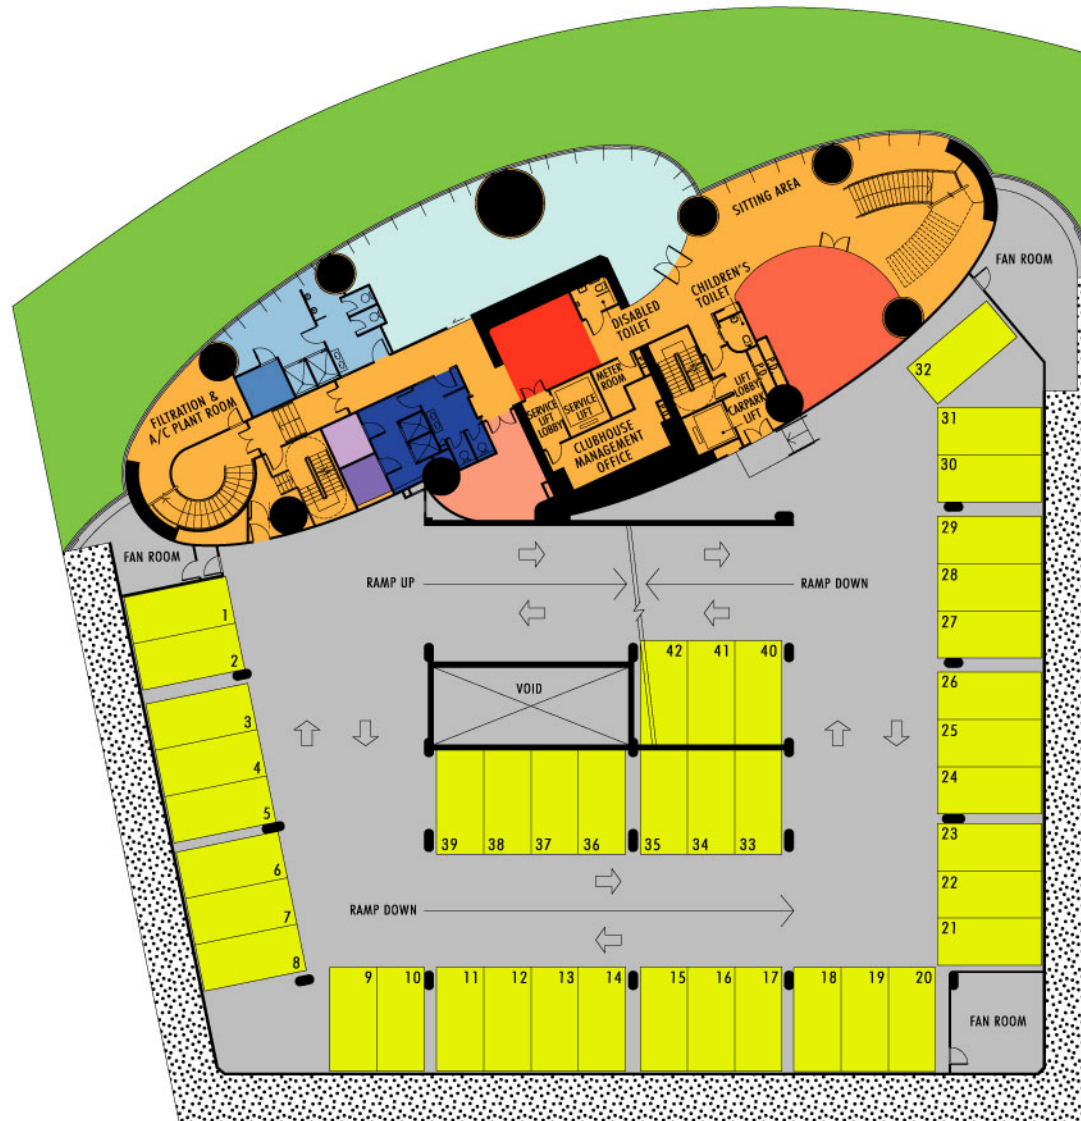

7TH FLOOR

-  FITNESS CENTRE
-  MALE CHANGING ROOM
-  SAUNA & STEAM
-  SAUNA
-  STEAM
-  FEMALE CHANGING ROOM
-  AEROBICS ROOM
-  CHILDREN'S PLAY ROOM
-  READING AREA

TOTAL CARPARK SPACES: 42

Scale 1:400